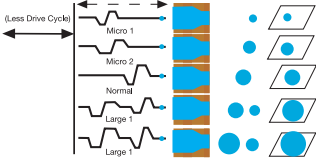

## Quality that Makes a Difference

**5760**  
dpi  
with  
Epson  
Variable-  
Sized  
Droplet  
Technology

Images are portrayed superbly up to 5760x1440 dpi with smoother gradation using the min. 1.5pl ink droplets of advanced Variable-Sized Droplet technology (VSDT).

## Fast Speed to Stay One Step Ahead

Stay ahead of the competition with swift print-outs of up to 15ppm for colour and monochrome. The improved MicroPiezo print-head with advanced VSDT, accomplishes 5 different droplet sizes for subtle colour transitions while optimising speed performance.

Advanced VSDT, 5 droplet sizes and print speed Improvement (5 droplet sizes)